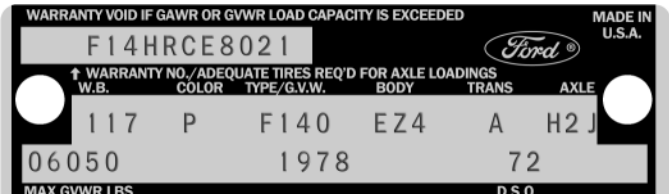

"CONCOURSE QUALITY, HOBBYIST PRICE"

www.martiauto.com
13238 W Butler Drive
El Mirage, AZ 85335
Phone (623) 935-2558
Fax (623) 935-2579

DELUXE MARTI REPORT

Proud to display this symbol

Copyright Kevin Marti 2021

Thank you for your interest in our services. We have determined the following information for your vehicle from the Ford Database we have:

12345678901234567890123456789012345678901234567890123456789012345678901234567890
F14HRCE8021117P 4E20 1 15F5122 5EMF234AH2JA4N 3 E3 3H7 72J52124F

DOOR DATA PLATE INFORMATION

Serial Number **F14HRCE8021**

F14 F-150 4x4 Regular Pickup Truck
H 351-2V Engine
R Built at San Jose
CE8021 Serial Number of this Ford Truck scheduled for production at San Jose

117 Wheelbase (inches)
P Cinnamon Glow Paint, Ford #5506-A
F140 F-150 4x4 Regular Pickup Truck 6050 Lb. GVW
EZ4 Saddle Knit Vinyl Ranger Bench Seat / Styleside
A New Process 4-Speed Manual Transmission
H2J 3.50 Limited Slip Rear Axle with Power Steering
06050 Gross Vehicle Weight in Pounds
1978 Model Year
72 San Jose DSO (District Sales Office)

IMPORTANT DATES

ORDER RECEIVED: **05/05/78**
CAR SERIALIZED: **05/30/78**
BUCKED: **06/08/78**
SCHEDULED FOR BUILD: **06/15/78**
ACTUALLY BUILT: **06/14/78**
RELEASED: **06/22/78**
SOLD: **06/26/78**

ORDER TYPE: RETAIL
DSO ITEM #: 5122
DEALER #: 72J521
MARK FORD SALES
HIGHWAY 40 WEST
LOVELOCK NV 89419

STATISTICS

Your vehicle was one of:

- **4,877** With this Paint Code
- **575** With these Paint/Trim Codes
- **29,656** With these Engine/Transmission Codes
- **4,388** Ordered from this DSO
- **9,517** With AM/FM Radio

For the 1978 F-150 4x4 Regular Pickup Truck

Your vehicle was equipped with the following features:

- Ammeter and Oil Pressure Gauges
- Reduced Noise Exhaust System
- Power Steering
- 7.00x15-D Black Sidewall Tires
- Mud & Snow Tread Tires
- Handling Package
- Air Conditioner
- Vinyl Bodyside Moldings
- AM/FM Radio
- Heavy Duty 68 Amp Battery
- Convenience Group
- Limited Slip Front Axle
- Painted Rear Step Bumper
- Ranger Package

Your vehicle was actually produced on June 14, 1978 -- one day ahead of schedule.

Kevin Marti